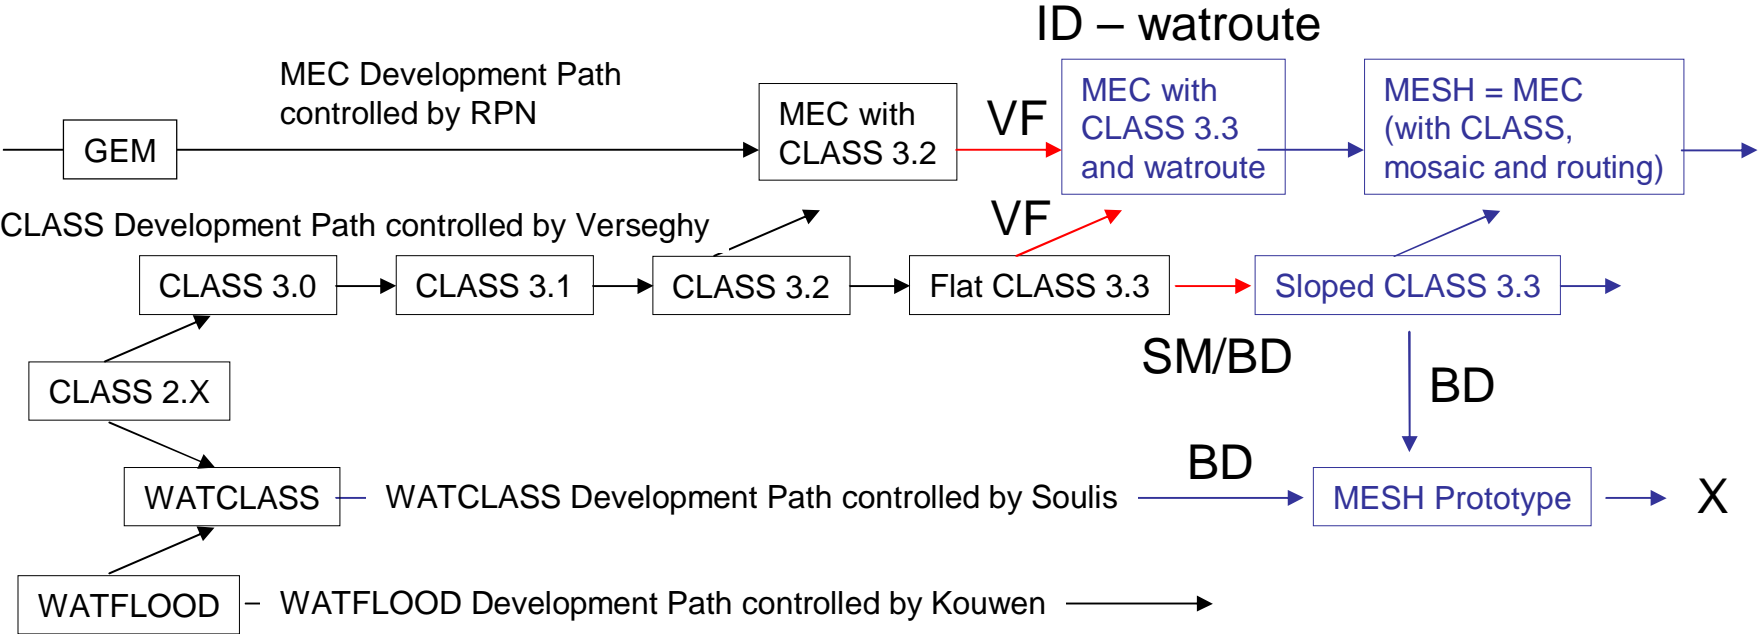

MESH Development Progress Chart

VF = Vincent Fortin

BD = Bruce Davison

ID = Isabelle Doré

SM = Saul Marin